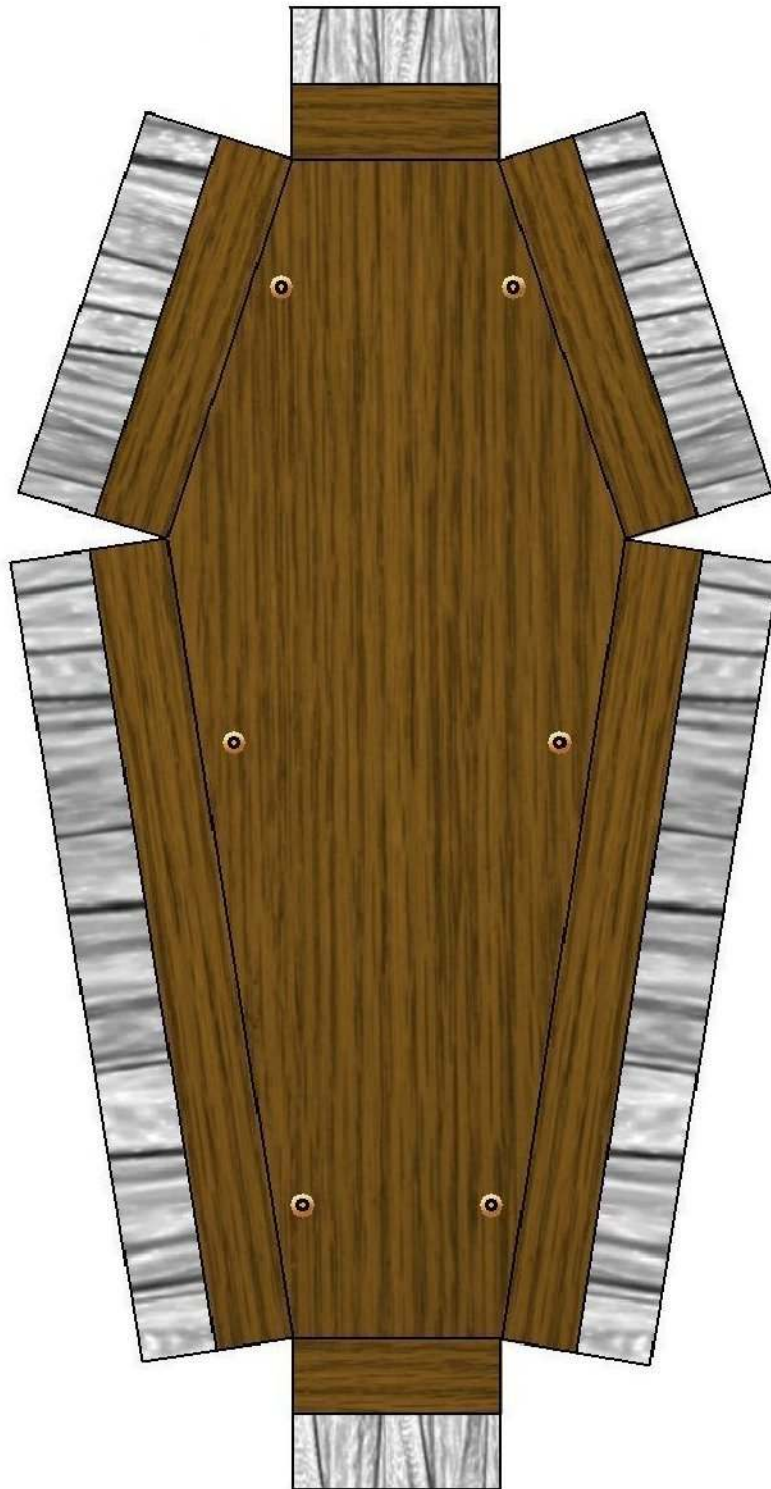

WALNUT 'TOE PINCHER' COFFIN - PAGE 1.

Copyright 2009
by Ray O'Bannon
ravensblight.com

WALNUT 'TOE PINCHER' COFFIN
PAGE 2.

WALNUT 'TOE PINCHER' COFFIN - PAGE 3.

SIDE CONNECTORS

END CONNECTORS