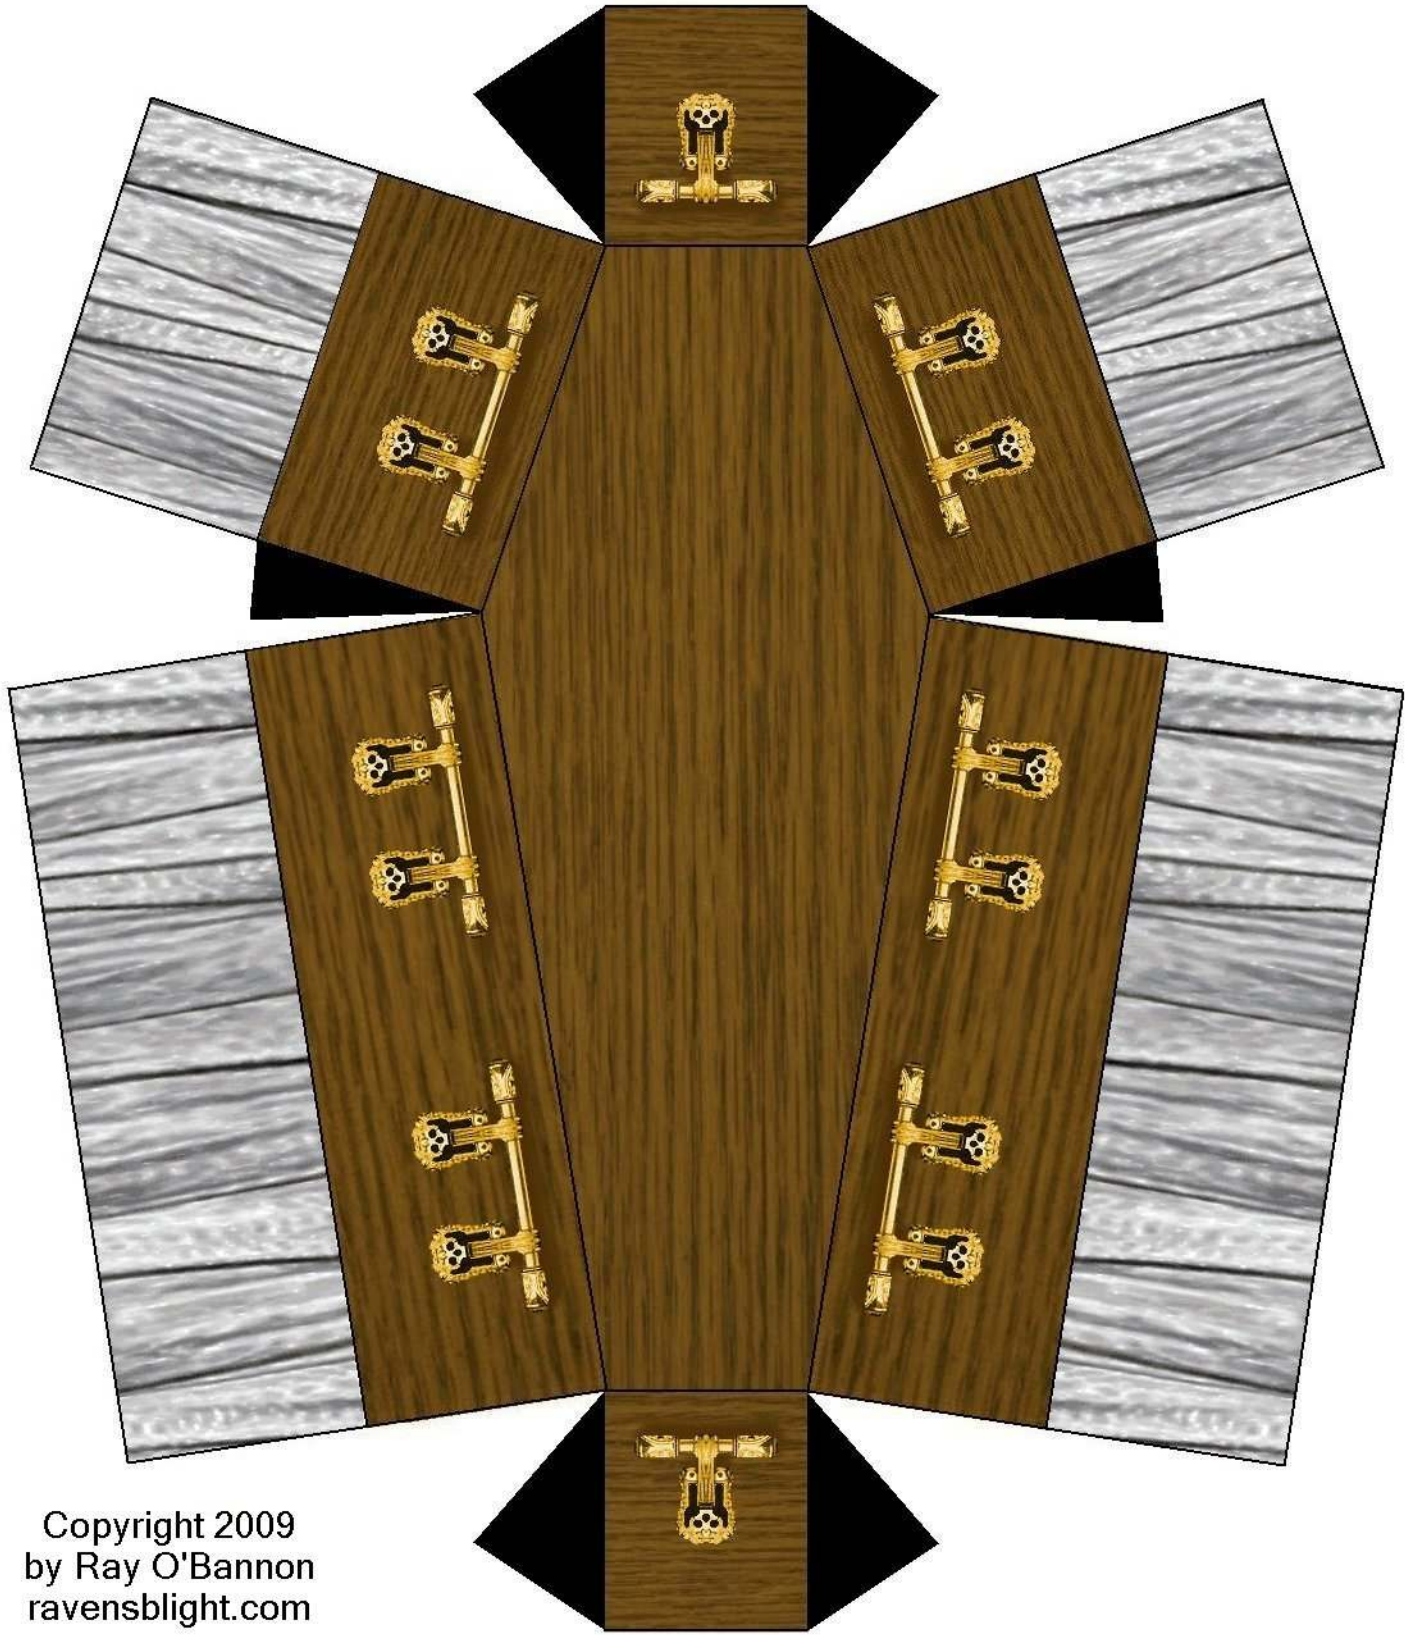

WALNUT 'TOE PINCHER' COFFIN - PAGE 1.

Copyright 2009
by Ray O'Bannon
ravensblight.com

WALNUT 'TOE PINCHER' COFFIN
PAGE 2.

WALNUT 'TOE PINCHER' COFFIN - PAGE 3.

SIDE CONNECTORS

END CONNECTORS